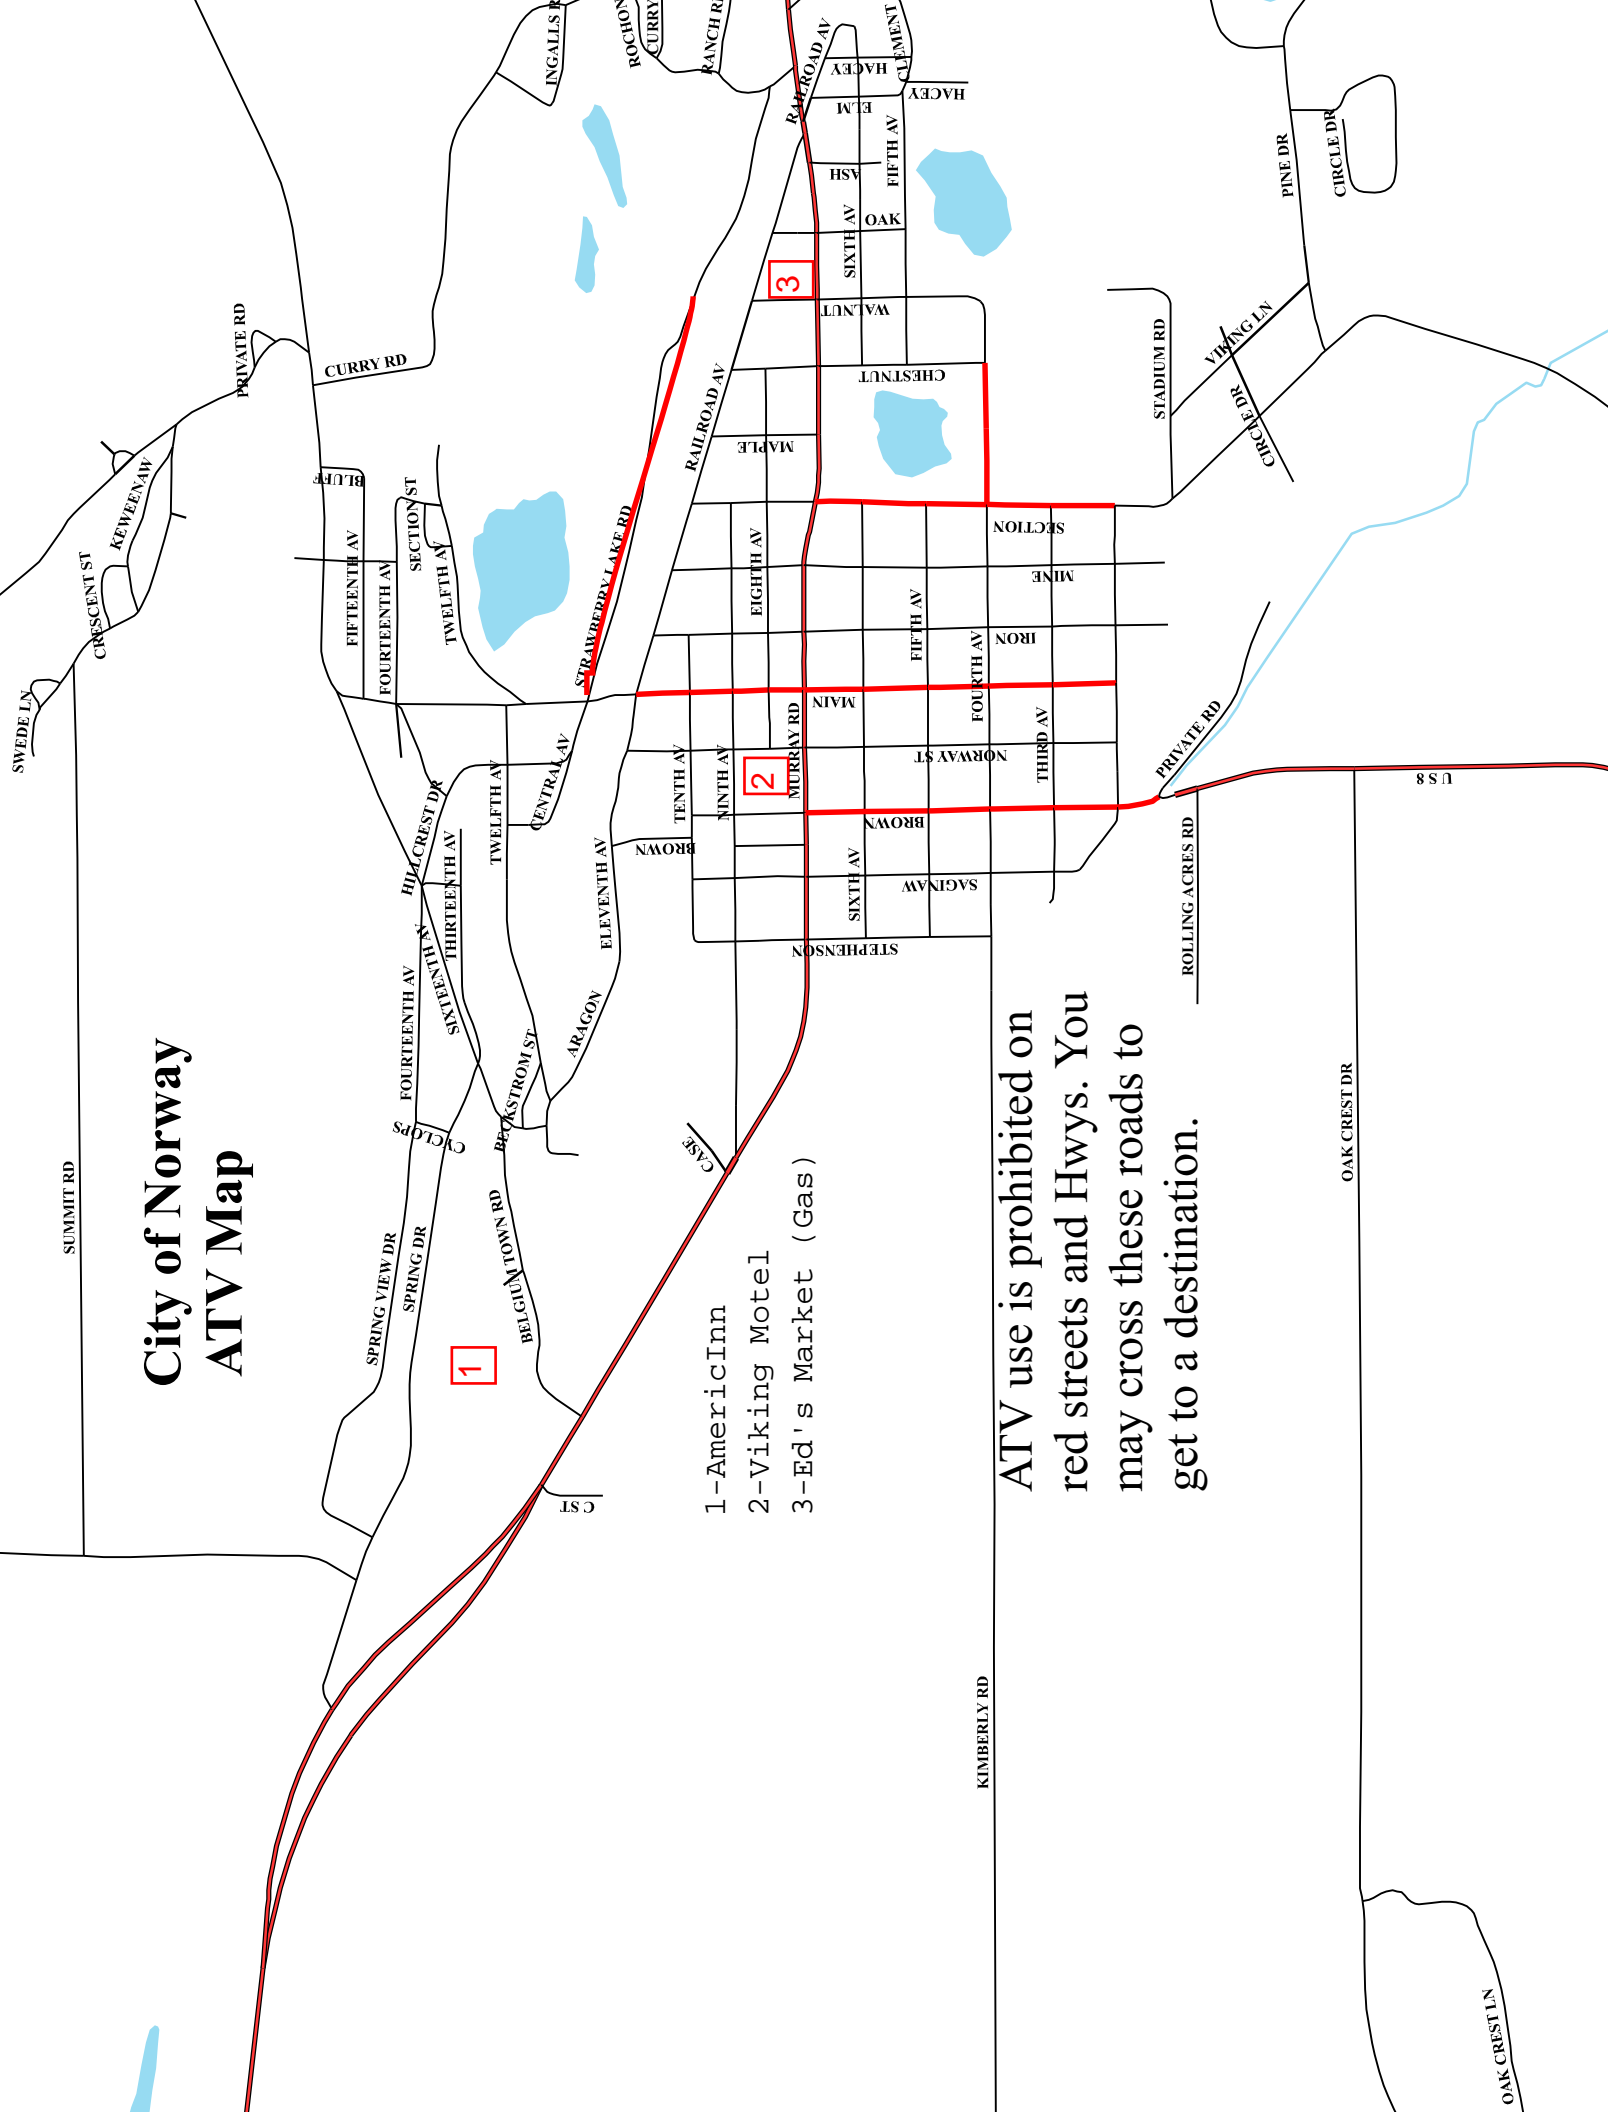

# City of Norway ATV Map

1

- 1-AmericanInn
- 2-Viking Motel
- 3-Ed's Market (Gas)

3

2

ATV use is prohibited on red streets and Hwys. You may cross these roads to get to a destination.

OAK CREST DR

KIMBERLY RD

US 8

OAK CREST LN