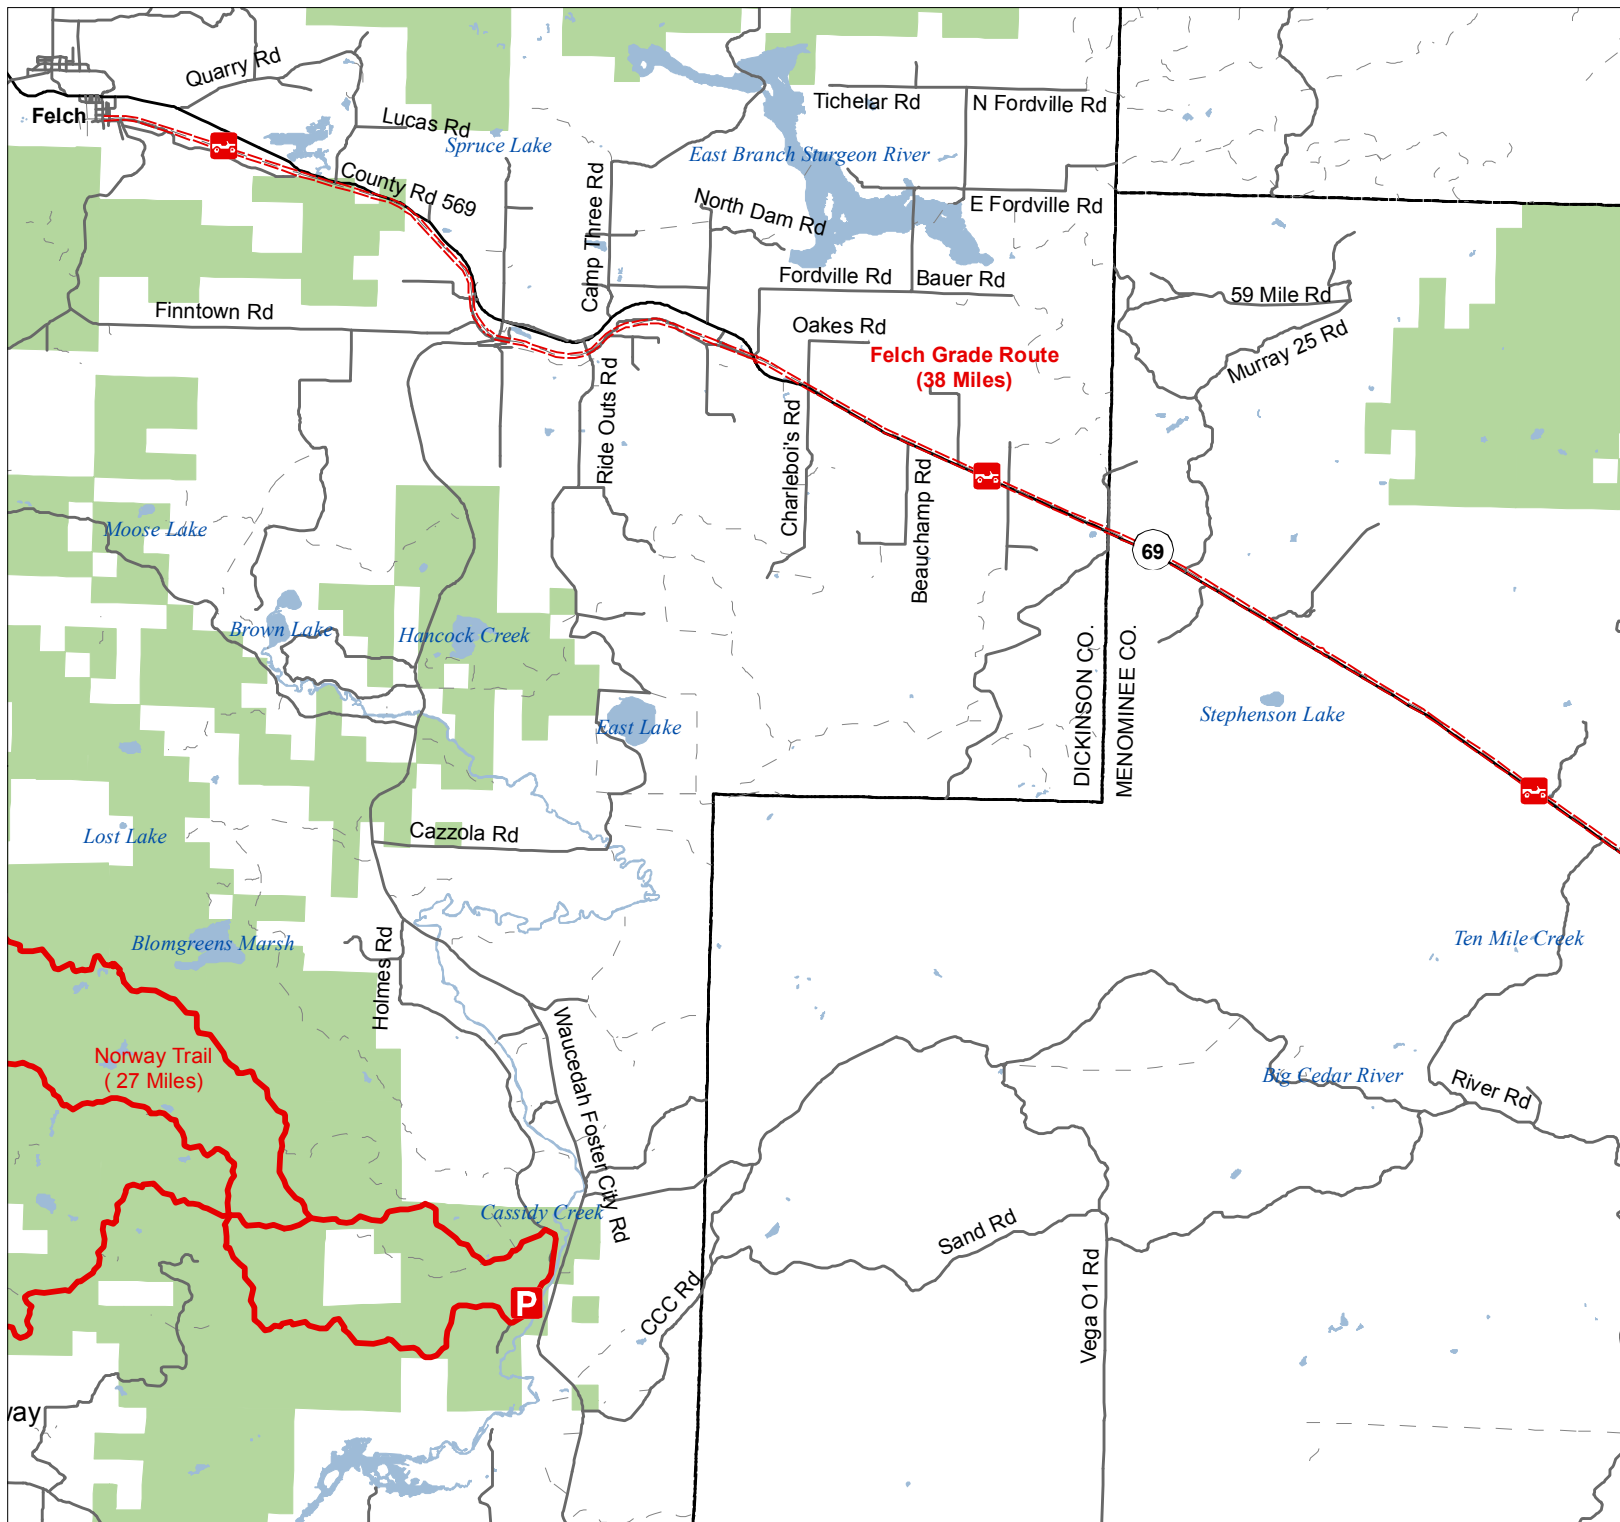

Felch Grade Trail West

Dickinson & Menominee Counties, Michigan

 ORV Route – ORV's of all sizes including off-road motorcycles. (DNR license (ORV sticker) required unless licensed by the Secretary of State)

Advisory: Trails and Routes have two-way traffic.

Disclaimer: Trails shown on this map are an approximate representation of the trail system at the time of publication and may not reflect current ground conditions. **STAY ON SIGNED TRAILS ONLY!**

-  Trailhead Parking
-  Highway
-  Paved or Gravel Road
-  Poor Dirt Road
-  Lakes and Rivers
-  State Forest
-  County Boundaries